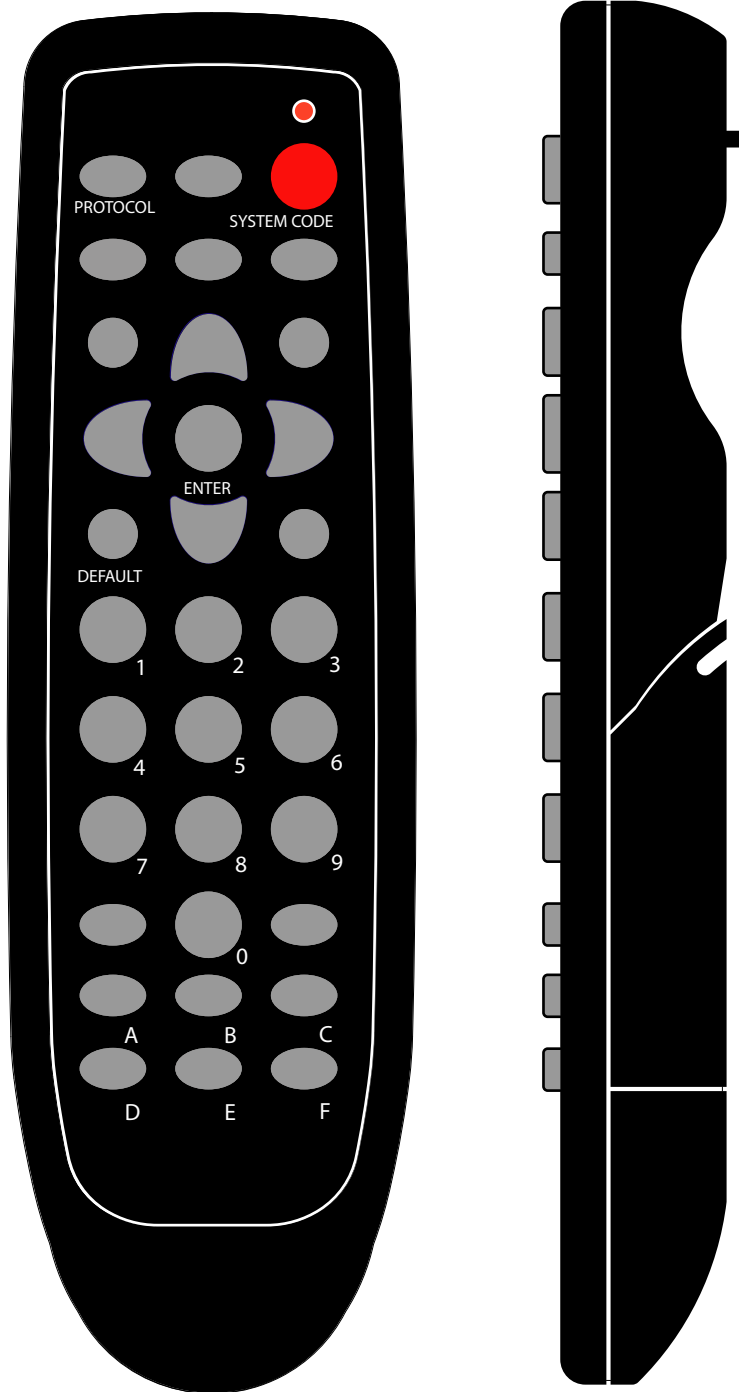

# SC-33B

## SC-33B

Up to 33 keys  
Dimensions: 165 x 50 x 25 (mm)  
Casing Color: Black  
Text Printed on Top Casing  
Rubber Keypad  
Keypad Colors: Grey, Red  
Keypad Inlay Option  
LED: Red  
Batteries: 2 x AAA  
Drawing Not to Scale