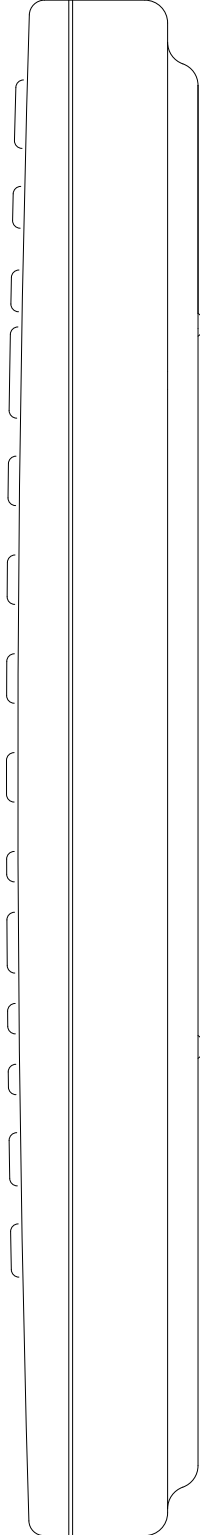

CASE: SC-46Z

CELADON, INC.			
MODEL NAME			
CASE NO.	SC-46Z	SCALE	1/1
DATE	1999.04.17	DRAWING	