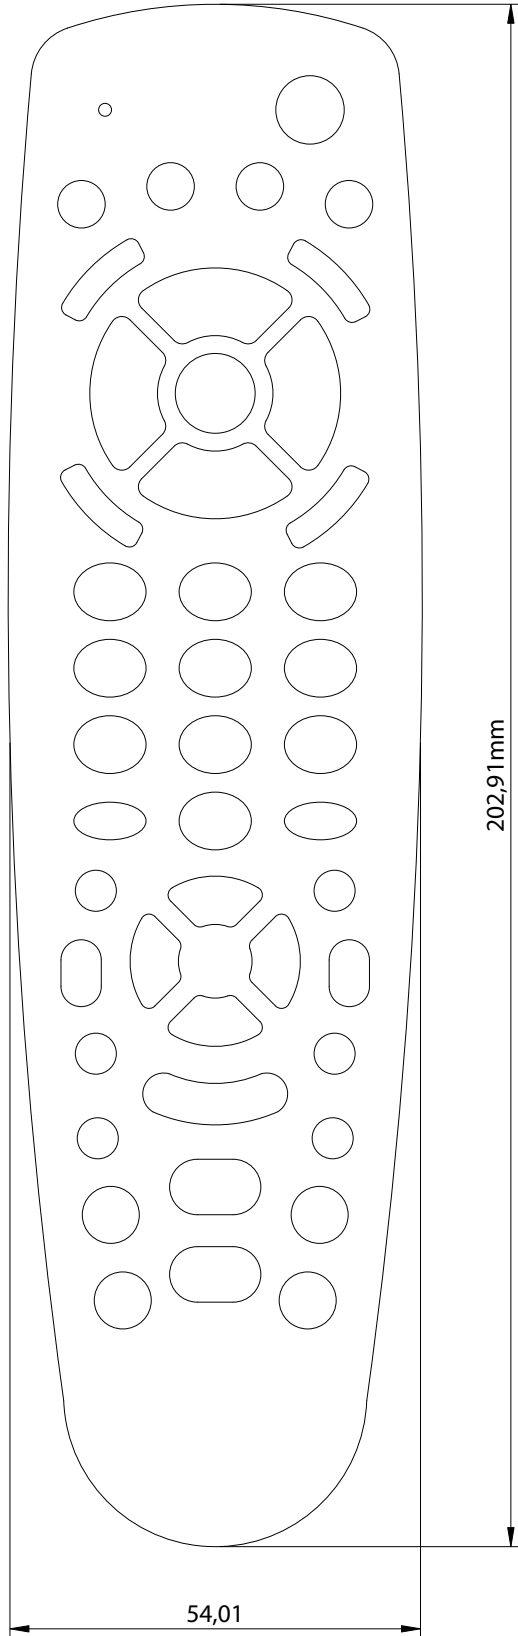

CASE: SC-46Z

CELADON, INC.			
MODEL NAME			
CASE NO.	SC-46Z	SCALE	1/1
DATE	1999.04.17	DRAWING	